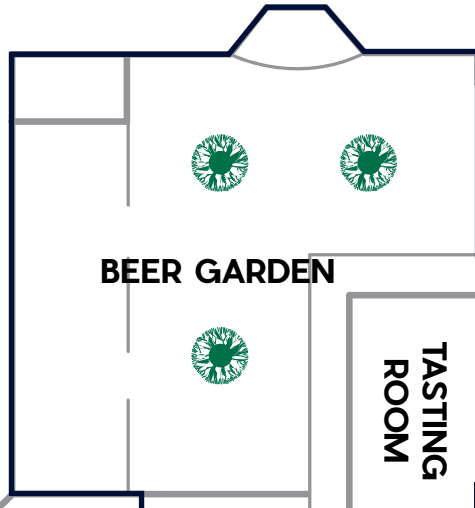

# Tucker Brewing Company

Private Event Space Layout

MAIN PARKING LOT

# Tucker Brewing Company

Private Event Space Layout

BIBB BOULEVARD

SOUTH BIBB DRIVE

PARKING LOT  
38 SPACES

BREWERY

ADDITIONAL PARKING

GPI Group