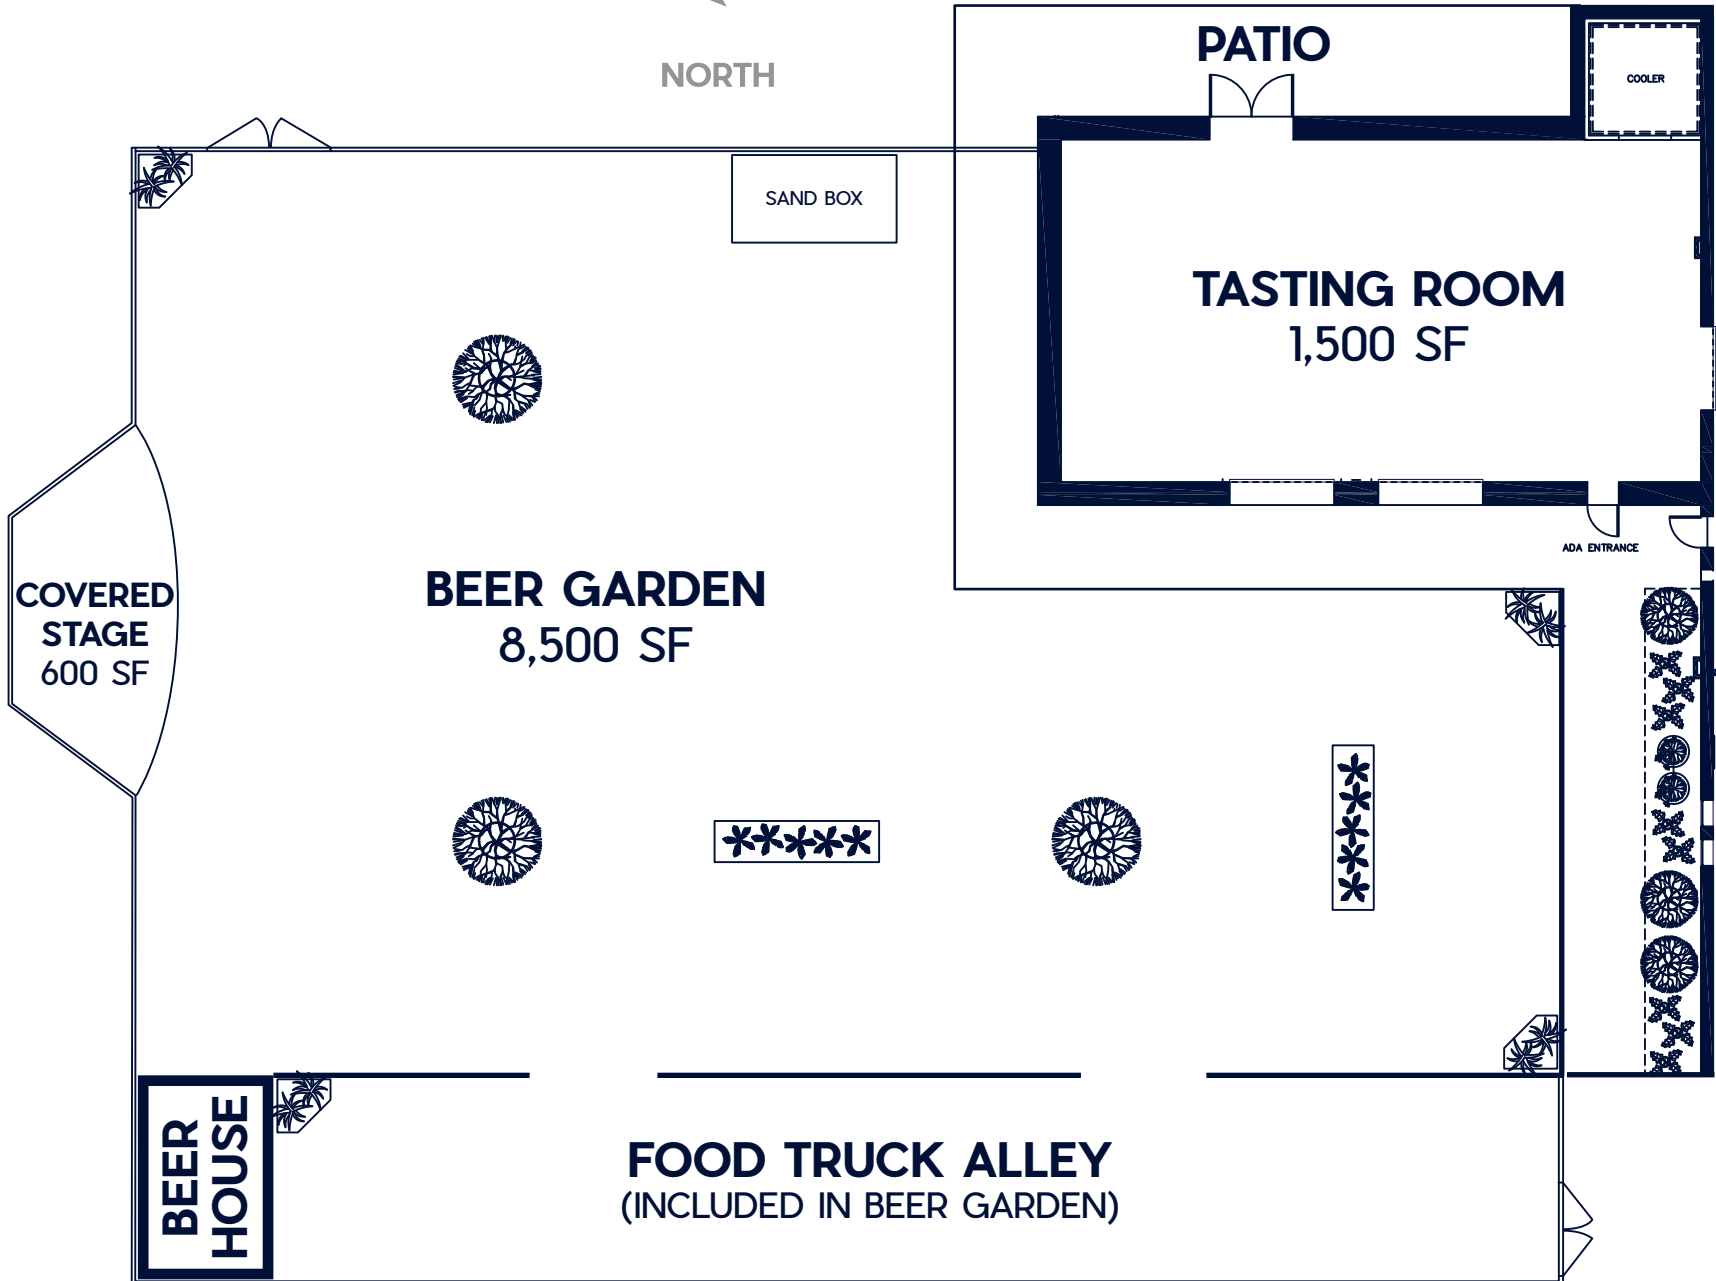

# Tucker Brewing Company

Private Event Space Layout

MAIN PARKING LOT

# Tucker Brewing Company

Private Event Space Layout

BIBB BOULEVARD

SOUTH BIBB DRIVE

PARKING LOT  
38 SPACES

BREWERY

ADDITIONAL PARKING

GPI Group

ADDITIONAL PARKING